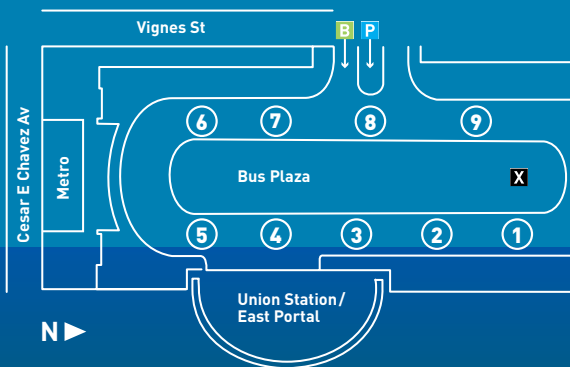

LAX
Los Angeles
International Airport

- > FlyAway buses run 24 hours a day (every 30 minutes from 5 am to 1 am, and each hour from 1 am to 5 am). The buses leave from Bay 9 of the Patsaouras Transit Plaza adjacent to Union Station via the East Portal.
- > Tickets are \$3 one-way (\$2 each way for children 2-12). Purchase tickets before you board at the FlyAway kiosk in the Patsaouras Transit Plaza. *Note: Metro Passes are not valid on this service.*
- > Secure underground parking is available in the Metro Gateway building for \$6 a day.

Look for complete details at metro.net/flyaway.

Union Station FlyAway is operated by Los Angeles World Airports.

Union Station

- > Metro Local
- > Metro Rapid
- > Metro Gold/Red Line
- > Amtrak/Metrolink

Patsaouras Transit Plaza

Patsaouras Transit Plaza Map Legend

- B** Bus Plaza Entrance
- P** Gateway Parking Entrance
- #** Bus Bays
- X** LAX FlyAway Ticket Kiosk